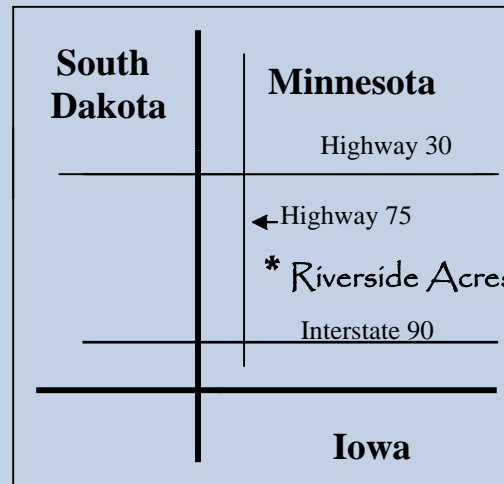

## The Farm

The farm, located in **Southwestern Minnesota**, has been the home to the Bos family since the 1940s. There is a three story barn, outbuildings, and farm animals.

## Location

Riverside Acres Bed and Breakfast is located three miles from Edgerton, Minnesota and is within a one hour drive of Luverne, Marshall, and Worthington, Minnesota and Sioux Falls and Brookings, South Dakota.